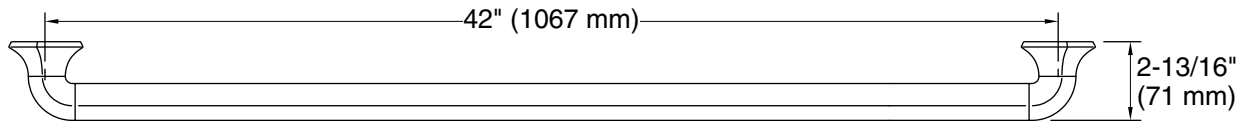

Technical Information

All product dimensions are nominal.

Material: Stainless Steel

Notes

ADA compliant when installed to the specific requirements of these regulations.